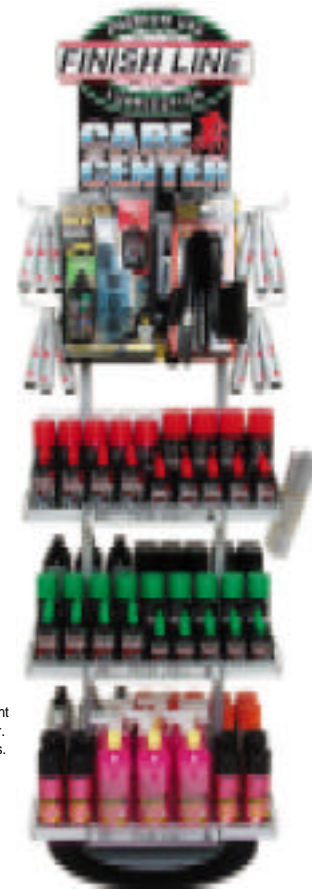

## Without a Doubt

Finish Line's Display has proven to increase sales better than any other display from any other company.

Put one in your store today and make it happen for you.

Image used here does not represent actual contents of the Care Center. See chart at left for actual contents.

### Display Includes (and Holds):

15pcs	2oz. KryTech "Wax"
12pcs	4oz. KryTech "Wax"
15pcs	2oz. Teflon-Plus "Dry"
12pcs	4oz. Teflon-Plus "Dry"
5pcs	8oz. Teflon-Plus "Dry"
4pcs	11oz. Teflon-Plus "Dry"
15pcs	2oz. Cross Country "Wet"
12pcs	4oz. Cross Country "Wet"
9pcs	8oz. Cross Country "Wet"
12pcs	3.5oz. Grease
10pcs	12oz. EcoTech Degreaser
6pcs	20oz. EcoTech Degreaser
10pcs	12oz. Citrus BioSolvent
6pcs	20oz. Citrus BioSolvent
12pcs	Chain Cleaner Kit
9pcs	9oz. Pro Detailer
6pcs	1 Liter Bike Wash
6pcs	Grunge Brush
6pcs	5pc Brush Set